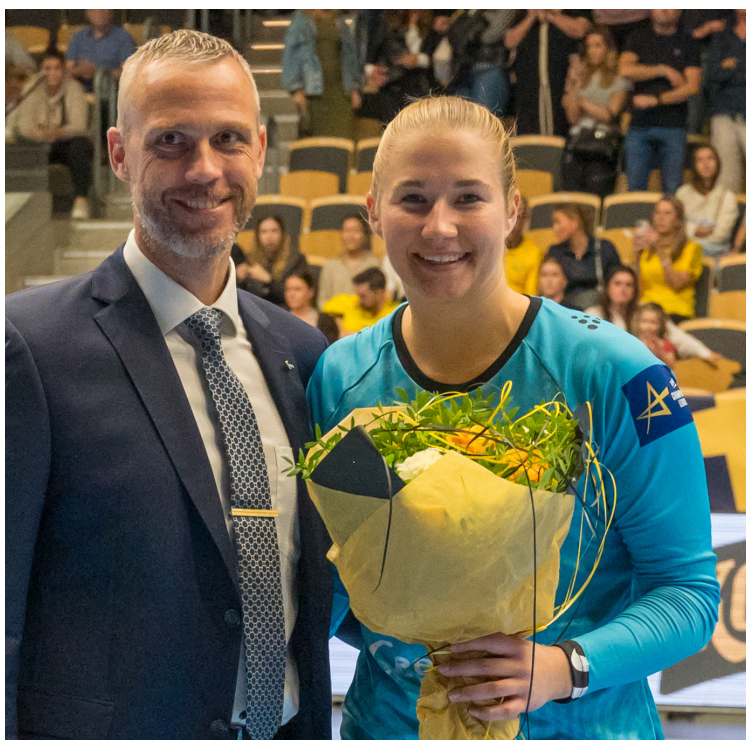

PLAYERS WHO PLAYED FOR BOTH TEAMS IN DIRECT ENCOUNTERS

N/A

CURRENT PLAYERS WHO PLAYED FOR BOTH TEAMS IN EUROPEAN CUP COMPETITIONS

Yvette Broch	Györi Audi ETO KC (2015-2018, 2022-2023); CSM Bucuresti (2021-2022)
Laura Glauser	Györi Audi ETO KC (2020-2022); CSM Bucuresti (2022-2023)
Crina Pintea	Györi Audi ETO KC (2019, 2021-2022); CSM Bucuresti (2019-2021, 2022-2023)

The award is handed over on court shortly after the match.

Awarded players in 2023/24 season:

- Round 1: Irma Schjött (Ikast Håndbold)
- Round 2: Katharina Filter (Brest Bretagne Handball)
- Round 3: ...